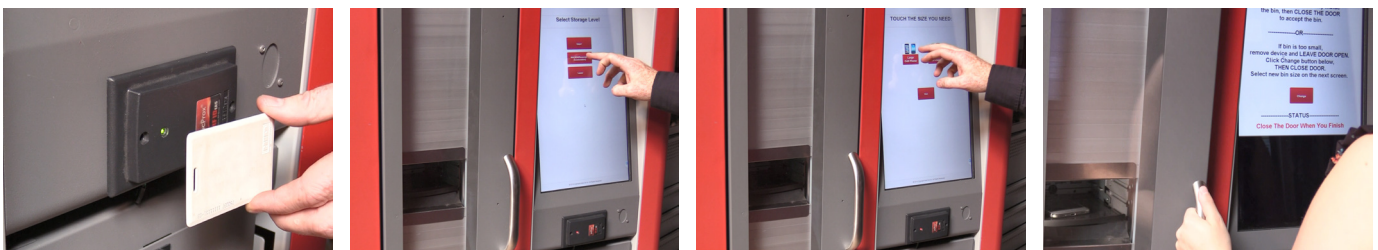

(800)-671-6501 sales@autocrib.com
(714) 274-0400 www.autocrib.com
2882 Dow Avenue Tustin, CA 92780