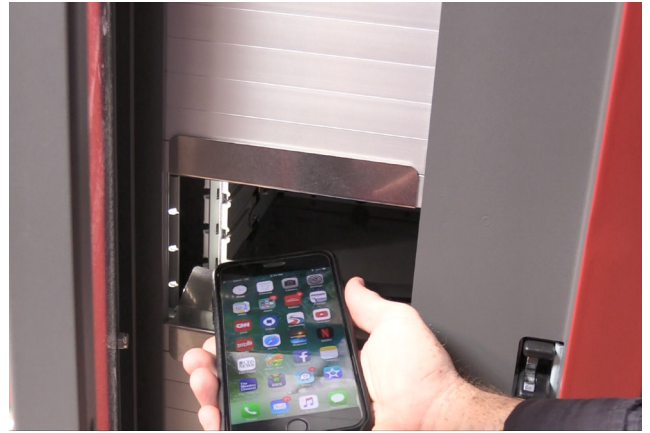

SPECIFICATIONS

- Patented plastic trays for easy reconfiguration of shelves
- High-resolution 19" (48cm) touch display
- Standard Configuration: Store up to 569 phones
- Build a custom configuration to fit other items such as laptops, tablets, and other PEDs
- Weight Capacity: 1,200 lbs (544kg)
- Onboard PC: Intel Core i5 Processor
- Enclosure Dimensions:
  - -34.1"W (86.6cm) x 79.4"H (201.7cm) x 41.4"D (105.2cm)
  - -Requires just 9.8 square feet (0.9m²) of floor space!
- Built-in slots for forklift (Optional: Heavy Duty Swivel Caster Wheels)
- Power: 100-240VAC- 50/60HZ, 5A/2.5A MAX

HOW IT WORKS

1. **1. Login** – Scan your employee badge or punch in your employee number.
2. **2. Select Location** – Select the location for your personal electronic device (upper, middle, or lower)
3. **3. Select PED** – Select the item you would like to check-in whether it is a laptop, tablet, or (small, medium, or large) cell phone.
4. **4. Issue a Bin*** – The machine automatically selects a random bin that fits your specifications. Place your item in and close the door.
5. **5. Retrieval** – Scan your employee badge and the machine will automatically retrieve your personal electronic device, open the door, and be on your way.

*If your item doesn't fit: select "change", close the door and proceed to select a location and the PED you would like to store.

Top View of Storage Bins