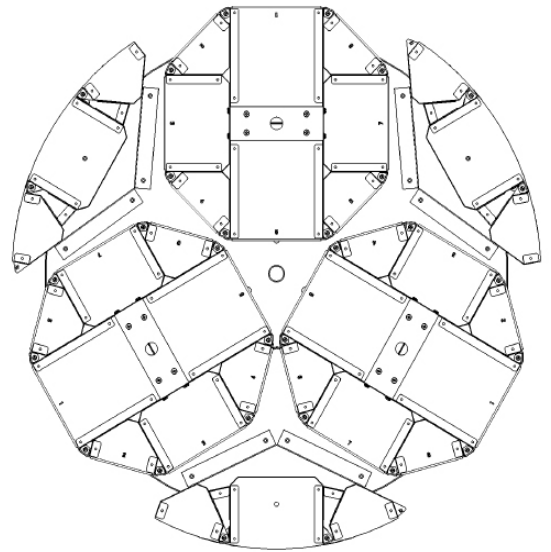

SPECIFICATIONS

- Patented plastic trays for easy reconfiguration of shelves
- High-resolution 19" (48cm) touch display
- Standard Configuration: Store up to 569 phones
- Build a custom configuration to fit other items such as laptops, tablets, and other PEDs
- Weight Capacity: 1,200 lbs (544kg)
- Onboard PC: Intel Core i5 Processor
- Enclosure Dimensions:
  - -34.1"W (86.6cm) x 79.4"H (201.7cm) x 41.4"D (105.2cm)
  - -Requires just 9.8 square feet (0.9m²) of floor space!
- Built-in slots for forklift (Optional: Heavy Duty Swivel Caster Wheels)
- Power: 100-240VAC- 50/60HZ, 5A/2.5A MAX

HOW IT WORKS

1. **1. Login** – Scan your employee badge or punch in your employee number.
2. **2. Select Location** – Select the location for your personal electronic device (upper, middle, or lower)
3. **3. Select PED** – Select the item you would like to check-in whether it is a laptop, tablet, or (small, medium, or large) cell phone.
4. **4. Issue a Bin*** – The machine automatically selects a random bin that fits your specifications. Place your item in and close the door.
5. **5. Retrieval** – Scan your employee badge and the machine will automatically retrieve your personal electronic device, open the door, and be on your way.

*If your item doesn't fit: select "change", close the door and proceed to select a location and the PED you would like to store.

Top View of Storage Bins